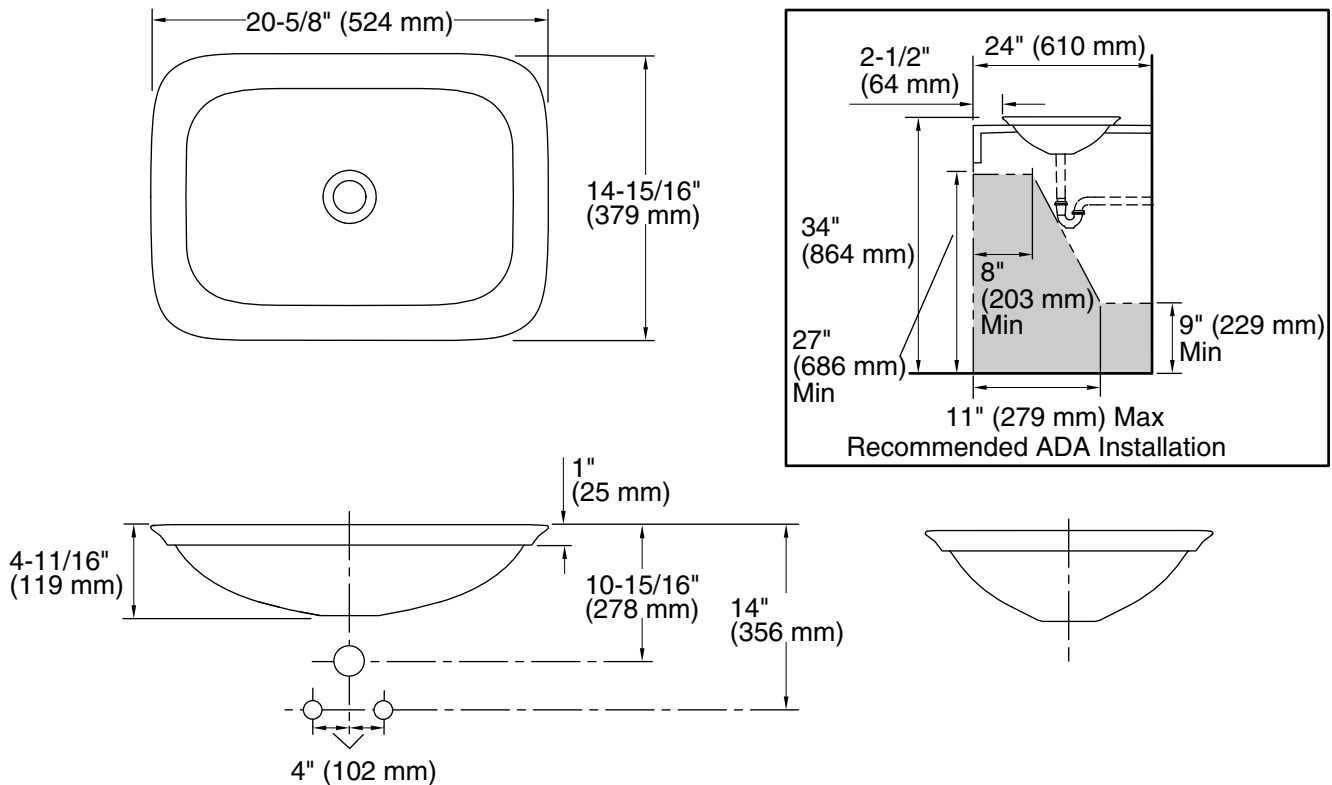

Material

- Glass.

Installation

- Vessel.

Included Components

Additional Components:
1197255

ADA

Codes/Standards

	B11	Ice
--	-----	-----

Technical Information

All product dimensions are nominal.

Installation: Vessel

Template: 1190263-7, not required, included

Notes

Install this product according to the installation instructions.